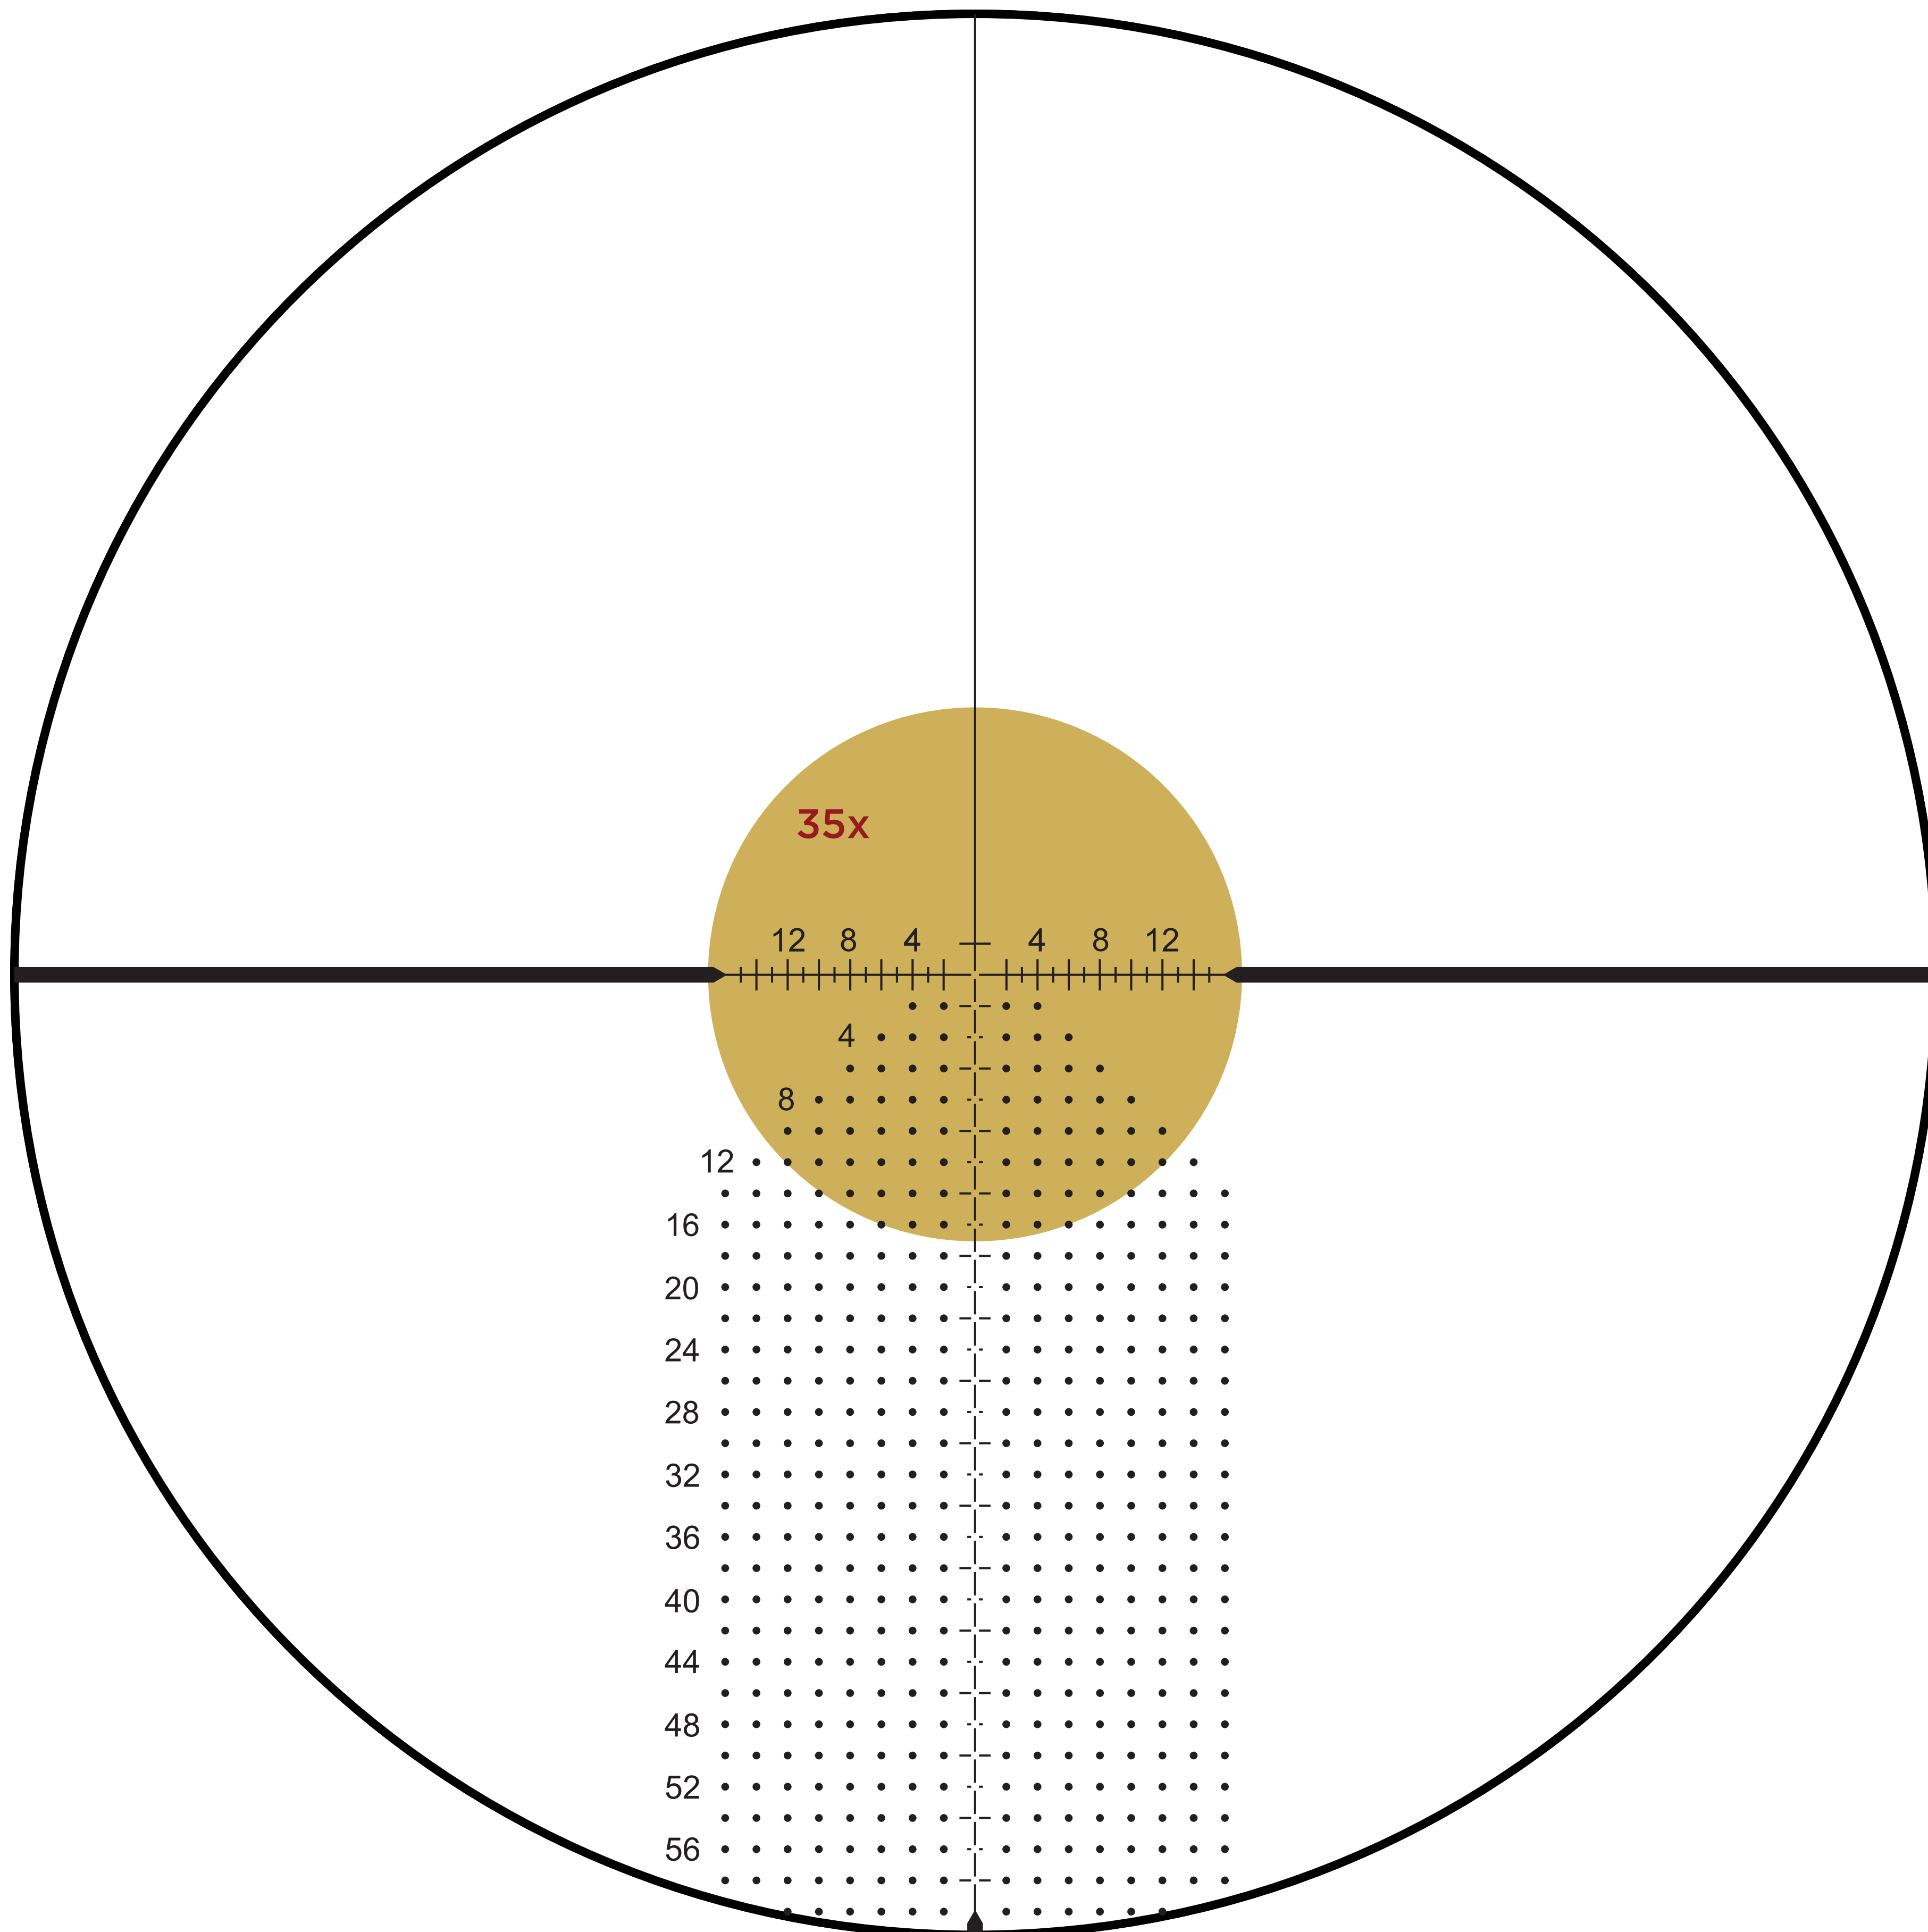

FFP IMPACT-60 MOA MARK 5HD

FULL RETICLE

FIELD OF VIEW:

The circles above represent the available field of view at high magnification. Reducing magnification will reveal more of the reticle for use.